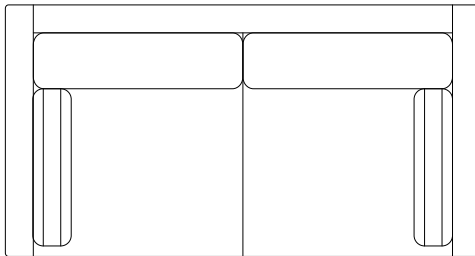

BALLARD DESIGNS®

MARNI COLLECTION

SOFA
34"H x 85"W x 36"D
•US264

CHAIR
37½"H x 33½"W x 36"D
•US266

CHAIR & OTTOMAN
Chair 37½"H X 33½"W X 36"D
Ottoman 19"H X 27¼"W X 24"D
•US268

LOVESEAT
34"H x 76"W x 36"D
•US265

OTTOMAN
19"H x 27¼"W x 24"D
•US267

TIP

Think custom-fit suit. Full track arms, exposed wood skirt, and top-stitched cushions give Marni that sophisticated Saville Row style that never tires.