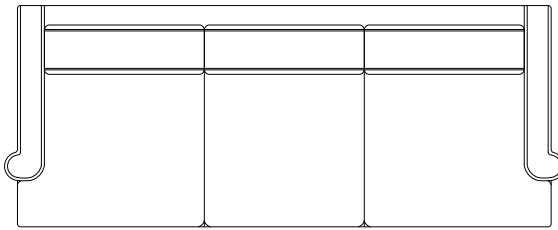

## MANCHESTER UPHOLSTERED COLLECTION

SOFA  
35"H x 89"W x 36"D  
•US027

APARTMENT SOFA  
35"H x 79"W x 36"D  
•US031

CHAISE  
35"H x 36"W x 58"L  
•UH003

CHAIR & OTTOMAN  
Chair 35"H x 35"W x 36"D  
Ottoman 17"H x 31"W x 23"D  
•UC034

*Sloping, angular arms and exposed tapered legs add a sophisticated touch in our Manchester Collection. The plush split-seat design lets you sink in and stretch out for total comfort.*

OTTOMAN  
17"H x 31"W x 23"D  
•UO026

CHAIR  
35"H x 35"W x 36"D  
•UC033