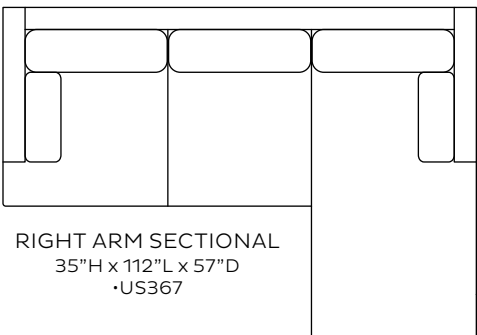

CHAISE
35"H x 36¼"W x 57"L
•US279

LEFT ARM SECTIONAL
35"H x 112"L x 57"D
•US366

BENCH
25¼"H x 61"W x 26¼"D
•US280

OTTOMAN
19½"H x 28"W x 24"D
•US262

RIGHT ARM SECTIONAL
35"H x 112"L x 57"D
•US367

TIP

*Good news. The Hartwell Sofa,
Chair and Ottoman are also
available in buttery top-grain
leather. More good news?
They come slipcovered too.*