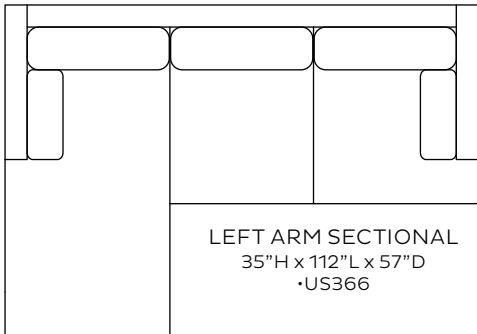

BALLARD DESIGNS®

HARTWELL COLLECTION

SOFA
35"H x 85¼"W x 36"D
•US259

APARTMENT SOFA
35"H x 75¼"W x 36"D
•US260

CHAIR
35"H x 33½"W x 36"D
•US261

CHAIR &
OTTOMAN
Chair 35"H x 33½"W x 36"D
Ottoman
19½"H x 28"W x 24"D
•US263

CHAISE
35"H x 36¼"W x 57"L
•US279

LEFT ARM SECTIONAL
35"H x 112"L x 57"D
•US366

BENCH
25¼"H x 61"W x 26¼"D
•US280

OTTOMAN
19½"H x 28"W x 24"D
•US262

RIGHT ARM SECTIONAL
35"H x 112"L x 57"D
•US367

TIP

*Good news. The Hartwell Sofa,
Chair and Ottoman are also
available in buttery top-grain
leather. More good news?
They come slipcovered too.*