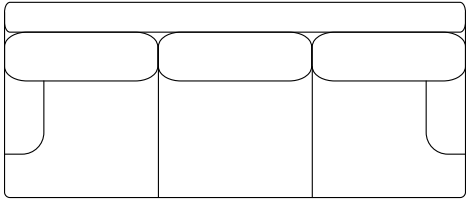

BALLARD DESIGNS®

ETON COLLECTION

ETON SOFA
34"H x 85"W x 38"D
•US136

ETON LOVESEAT
34"H x 63½"W x 38"D
•US135

ETON CLUB CHAIR
34"H x 31"W x 38"D
•UC128

ETON CHAIR & OTTOMAN
Chair 34"H x 31"W x 38"D
Ottoman 16½"H x 27"W x 21"D
•UC129

ETON 2-PC. SECTIONAL
WITH RIGHT ARM SOFA
AND LEFT ARM CHAISE
34"H x 102"L x 63"D
•US200

ETON 2-PC. SECTIONAL
WITH LEFT ARM SOFA
AND RIGHT ARM CHAISE
34"H x 102"L x 63"D
•US199

ETON OTTOMAN
16½"H x 27"W x 21"D
•UO065

ETON CHAISE
34"H x 37"W x 63"L
•UH013

TIP

*Love the look, but need easy-care?
Many Eton pieces are also available
slipcovered. For an English rolled
arm in classic leather, check out
our Wynn Leather Collection.*