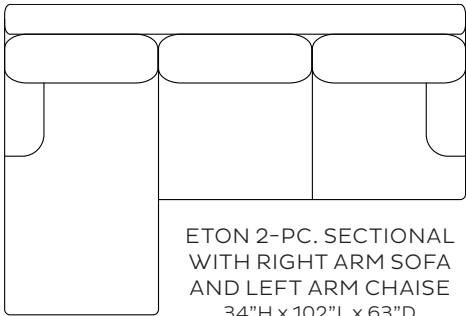

BALLARD DESIGNS®

ETON COLLECTION

ETON SOFA
34"H x 85"W x 38"D
•US136

ETON LOVESEAT
34"H x 63½"W x 38"D
•US135

ETON CLUB CHAIR
34"H x 31"W x 38"D
•UC128

ETON CHAIR & OTTOMAN
Chair 34"H x 31"W x 38"D
Ottoman 16½"H x 27"W x 21"D
•UC129

ETON 2-PC. SECTIONAL
WITH RIGHT ARM SOFA
AND LEFT ARM CHAISE
34"H x 102"L x 63"D
•US200

ETON 2-PC. SECTIONAL
WITH LEFT ARM SOFA
AND RIGHT ARM CHAISE
34"H x 102"L x 63"D
•US199

ETON OTTOMAN
16½"H x 27"W x 21"D
•UO065

ETON CHAISE
34"H x 37"W x 63"L
•UH013

TIP

*Love the look, but need easy-care?
Many Eton pieces are also available
slipcovered. For an English rolled
arm in classic leather, check out
our Wynn Leather Collection.*