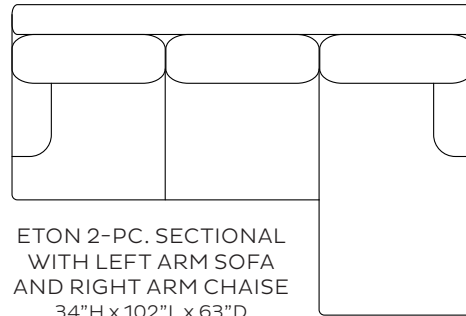

BALLARD DESIGNS®

ETON COLLECTION

ETON SOFA
34"H x 85"W x 38"D
•US136

ETON LOVESEAT
34"H x 63½"W x 38"D
•US135

ETON CLUB CHAIR
34"H x 31"W x 38"D
•UC128

ETON CHAIR & OTTOMAN
Chair 34"H x 31"W x 38"D
Ottoman 16½"H x 27"W x 21"D
•UC129

ETON 2-PC. SECTIONAL
WITH RIGHT ARM SOFA
AND LEFT ARM CHAISE
34"H x 102"L x 63"D
•US200

ETON 2-PC. SECTIONAL
WITH LEFT ARM SOFA
AND RIGHT ARM CHAISE
34"H x 102"L x 63"D
•US199

ETON OTTOMAN
16½"H x 27"W x 21"D
•UO065

ETON CHAISE
34"H x 37"W x 63"L
•UH013

TIP

*Love the look, but need easy-care?
Many Eton pieces are also available
slipcovered. For an English rolled
arm in classic leather, check out
our Wynn Leather Collection.*