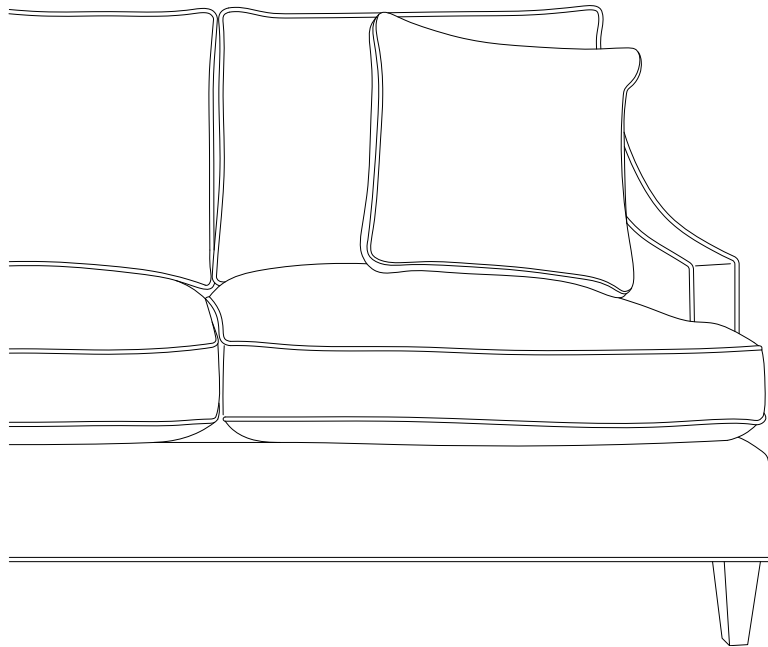

## CAMERON COLLECTION

SOFA  
35"H x 89½"W x 37"D  
•US209

LOVESEAT  
35"H x 65"W x 37"D  
•US210

CHAIR  
35"H x 34"W x 37"D  
•UC217

*Sweeping curved arms  
and tapered exposed  
legs in the Cameron  
Collection bring a  
fresh perspective to the  
classically proportioned,  
t-shaped seat.*

OTTOMAN  
17½"H x 30"W x 22"D  
•UO113