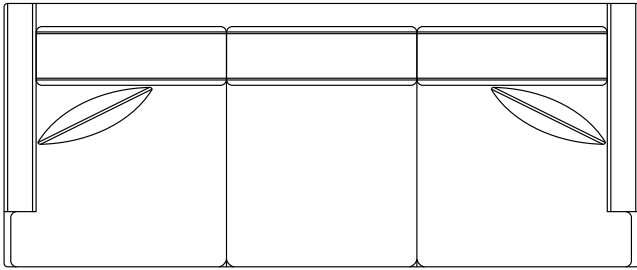

## CAMERON COLLECTION

SOFA  
35"H x 89½"W x 37"D  
•US209

LOVESEAT  
35"H x 65"W x 37"D  
•US210

CHAIR  
35"H x 34"W x 37"D  
•UC217

*Sweeping curved arms  
and tapered exposed  
legs in the Cameron  
Collection bring a  
fresh perspective to the  
classically proportioned,  
t-shaped seat.*

OTTOMAN  
17½"H x 30"W x 22"D  
•UO113