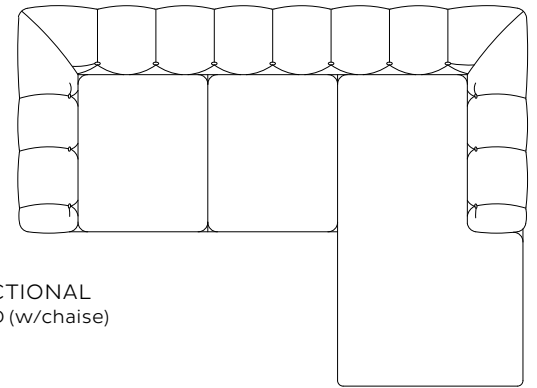

BALLARD DESIGNS®

ARIA COLLECTION

SOFA
31½"H x 91"W x 40"D
•US419

REVERSIBLE SECTIONAL
31½"H x 91"W x 67½"D (w/chaise)
•US420

CREATE A LEFT- OR RIGHT-ARM CHAISE

*move the storage ottoman and
flip the cushion to either end
to fit your space*