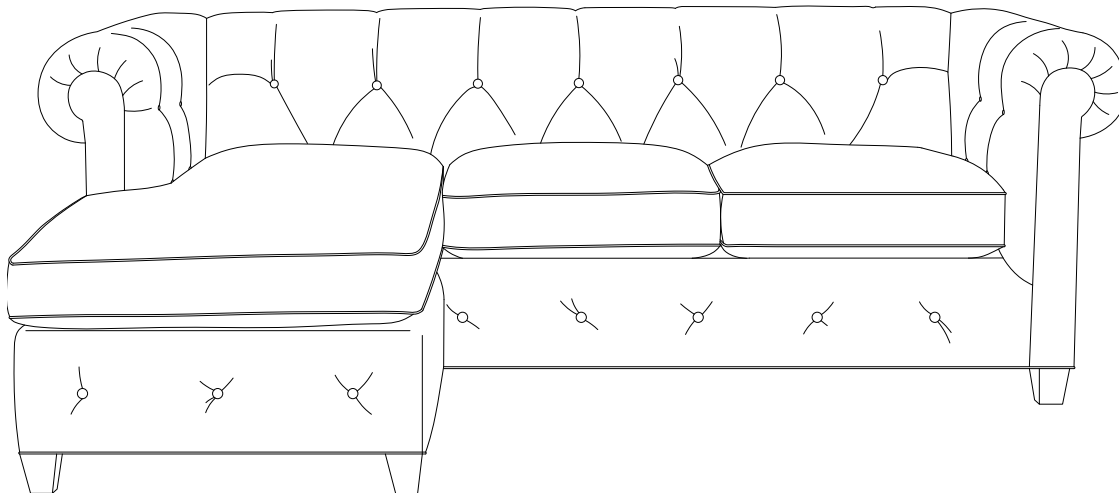

BALLARD DESIGNS®

ARIA COLLECTION

SOFA
31½"H x 91"W x 40"D
•US419

REVERSIBLE SECTIONAL
31½"H x 91"W x 67½"D (w/chaise)
•US420

CREATE A LEFT- OR RIGHT-ARM CHAISE

*move the storage ottoman and
flip the cushion to either end
to fit your space*

A classic Chesterfield silhouette updated with the relaxed feel of an upholstered sofa. The timeless look works in any space, from formal living room to casual great room.