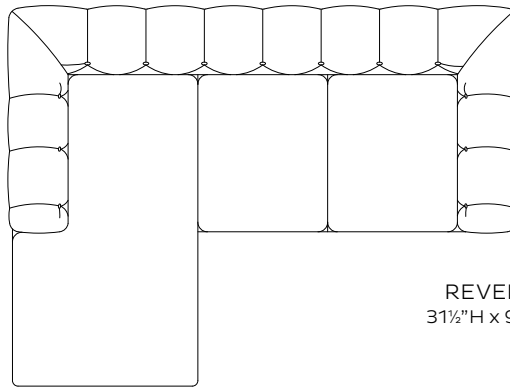

BALLARD DESIGNS®

ARIA COLLECTION

SOFA
31½"H x 91"W x 40"D
•US419

REVERSIBLE SECTIONAL
31½"H x 91"W x 67½"D (w/chaise)
•US420

CREATE A LEFT- OR RIGHT-ARM CHAISE

*move the storage ottoman and
flip the cushion to either end
to fit your space*