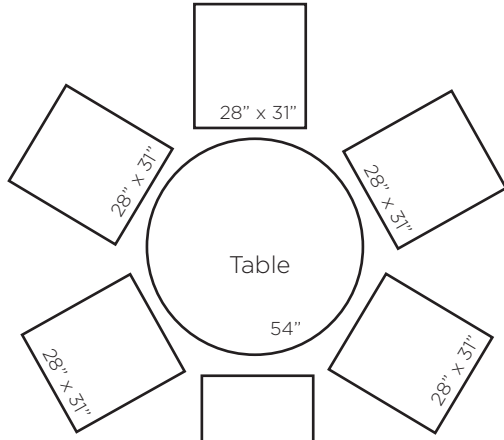

Build your office

Measure your space and draw it on the grid (1/4" = 1'). Cut the pieces out on the following pages and arrange them on your grid to maximize its potential.

Dining Room Furniture

Chair

21" x 25"

21" x 25"

Chair

21" x 25"

Table

72" x 36"

21" x 25"

Chair

21" x 25"

21" x 25"

Chair

Table

54"

Chair

Dining Table

Dining Table

Dining Table

48" x 24"

24"

40"

72" x 16"

16" x 20"

48" x 18"

18"

Tables